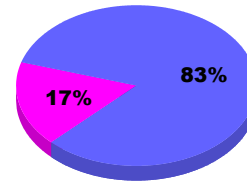

Gender Comparison 2011-2012

Jul/Aug/Sep

Legend: Male (Blue), Female (Magenta)